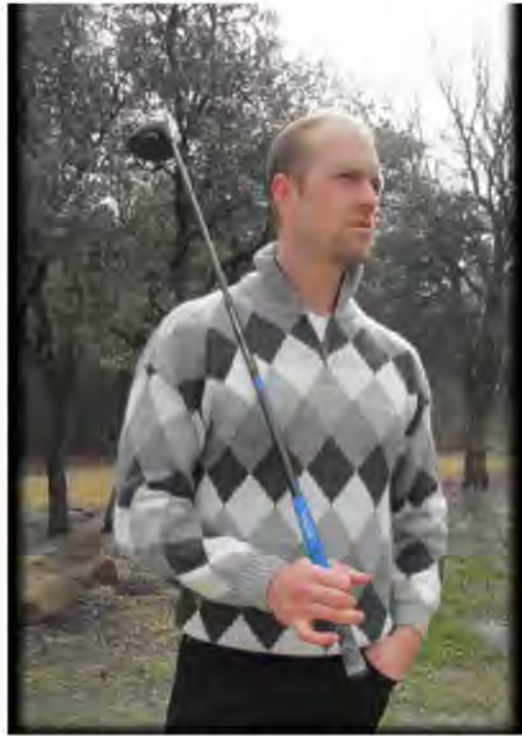

MEDIUM BLUE

NAVY BLUE

VIOLET BLUE

PLUM

EGGPLANT

RED

Mens / Unisex

ALPACA & SPORTS - MENS / UNISEX